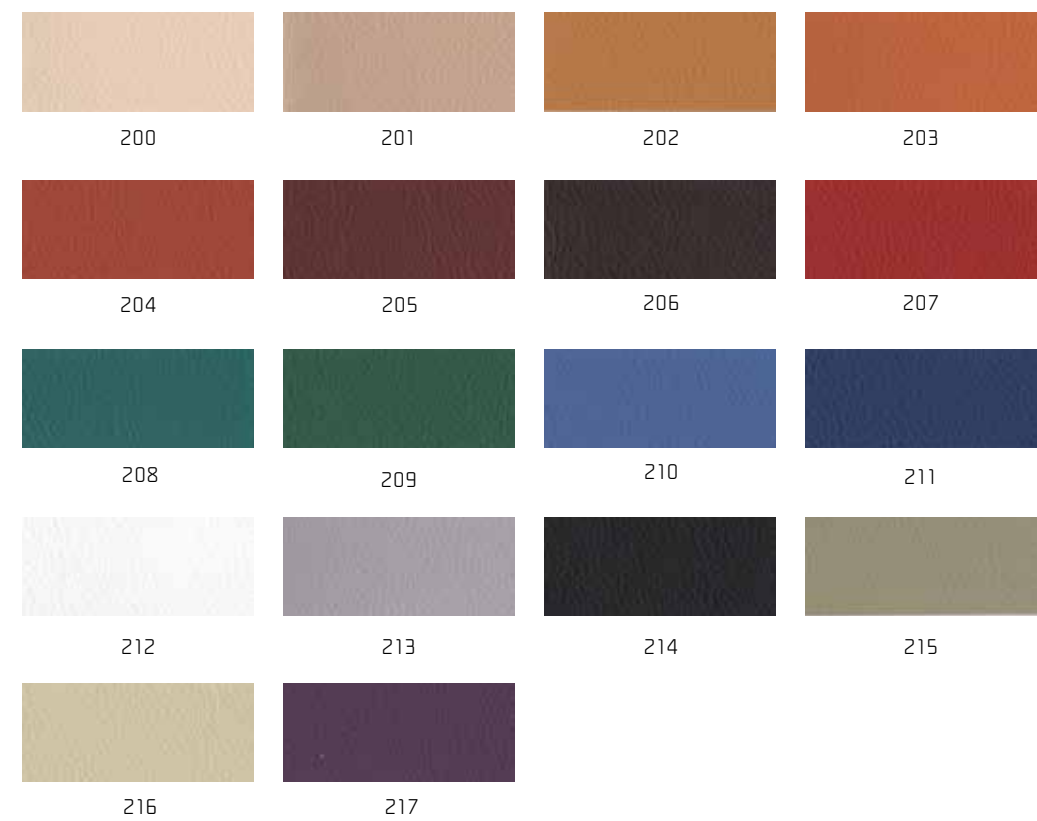

ATN (IMITATION LEATHER)